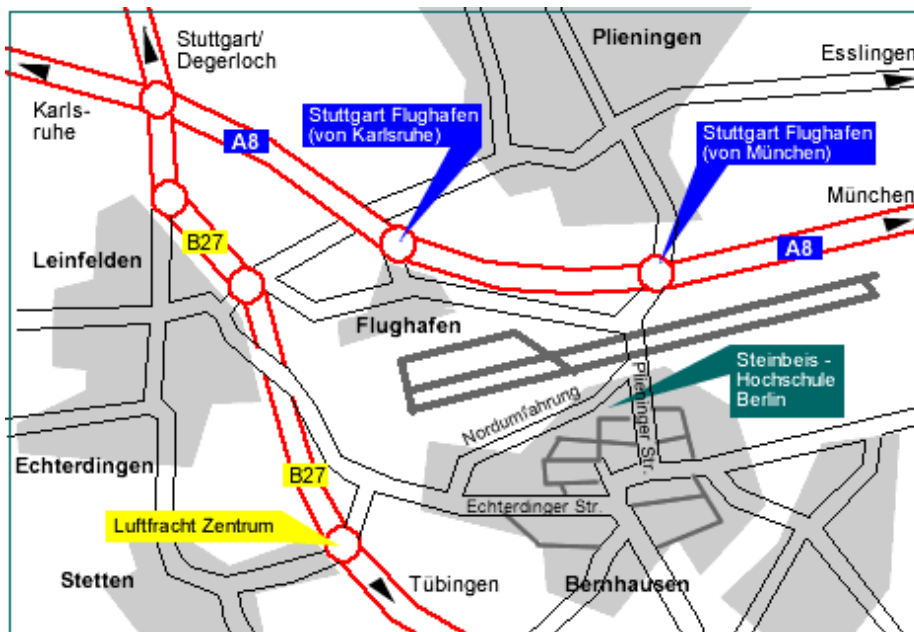

Coming from direction Stuttgart:

A8, exit airport, direction Filderstadt-Bernhausen, drive parallel to the airport/runway and the highway, turn right after the fire department into the tunnel direction Filderstadt-Bernhausen; after the tunnel take a right turn into the Nordwestumfahrung, and take a left turn into the first street, you will see the building Gottlieb-Manz-Str. 10 ahead of you.

Coming from direction Tübingen:

B27, exit Bernhausen, through the city stay on the B312 direction Plieningen, at the end of Bernhausen (before the tunnel) take a left turn into Nordwestumfahrung, take a left turn into the first street and you drive directly to the building Gottlieb-Manz-Str. 10.

Coming by plane:

Should you be traveling by plane and arrive at Stuttgart airport it will be the easiest way to take a cab to us. It takes about 5 minutes.

Coming with public transportation:

From the main station in Stuttgart (Hauptbahnhof) you take the S-Bahn S 2 direction Airport/Filderstadt and get off the train at the station 'Filderstadt' (one station after the station 'Flughafen').

From there it will take you about 15 minutes by foot or you take the bus No. 74 or 76 driving to Degerloch and get off it at the station Nord-West-Ring. From there you walk about 2 minutes to our office. Closer information to the schedule of the public transportation system you will find at www.vvs.de

Steinbeis-Hochschule Berlin
Gottlieb-Manz-Str. 10
70794 Filderstadt

Telefon: 0711-44 08 08 21